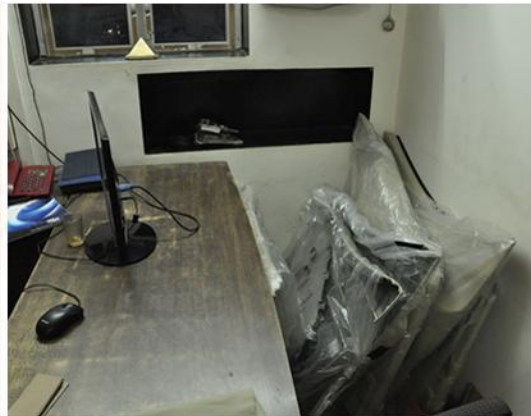

Made in India

EVALIA

Special Edition

2nd row leather wrapped comfortable seating with more leg room and center console having bottle holder, charging points for various electronic devices

AC for 2nd row passengers
for better comfort

Lower dashboard in fresh Beige color with
leather wrapped steering and gear boot

Customized Evalia Special Edition

Place of work execution*

Emotional rendition

Innovative application

Out of the box?